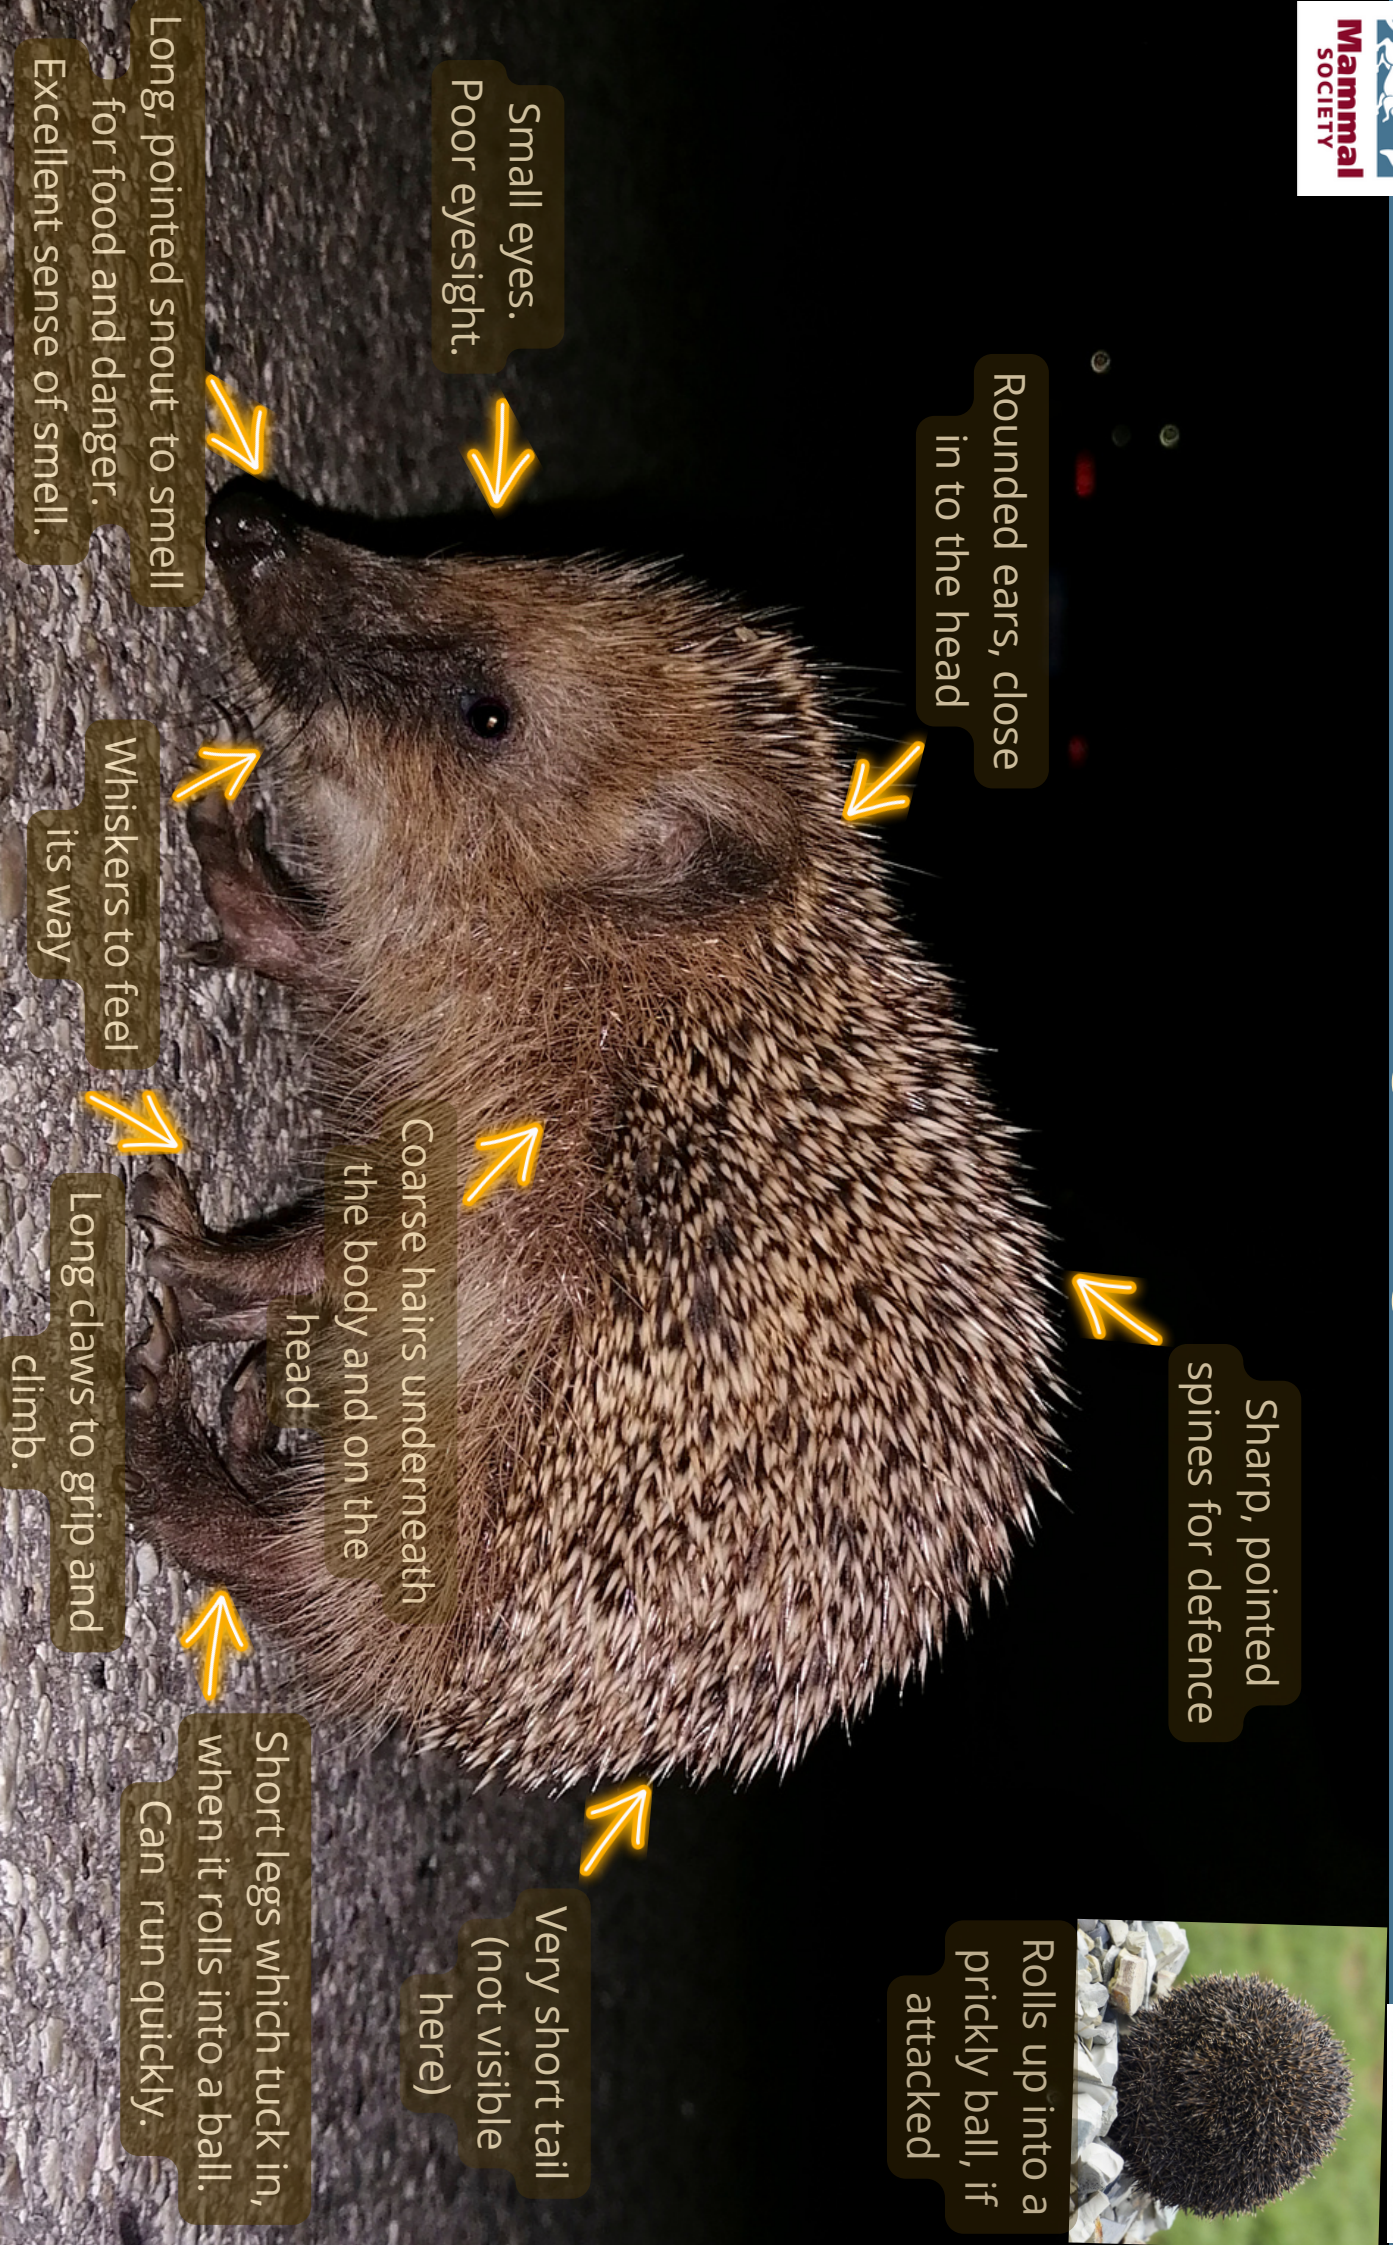

Hedgehog

Rounded ears, close in to the head

Small eyes.
Poor eyesight.

Long, pointed snout to smell for food and danger.
Excellent sense of smell.

Sharp, pointed spines for defence

Coarse hairs underneath the body and on the head

Whiskers to feel its way

Long claws to grip and climb.

Short legs which tuck in, when it rolls into a ball.
Can run quickly.

Very short tail (not visible here)

Rolls up into a prickly ball, if attacked