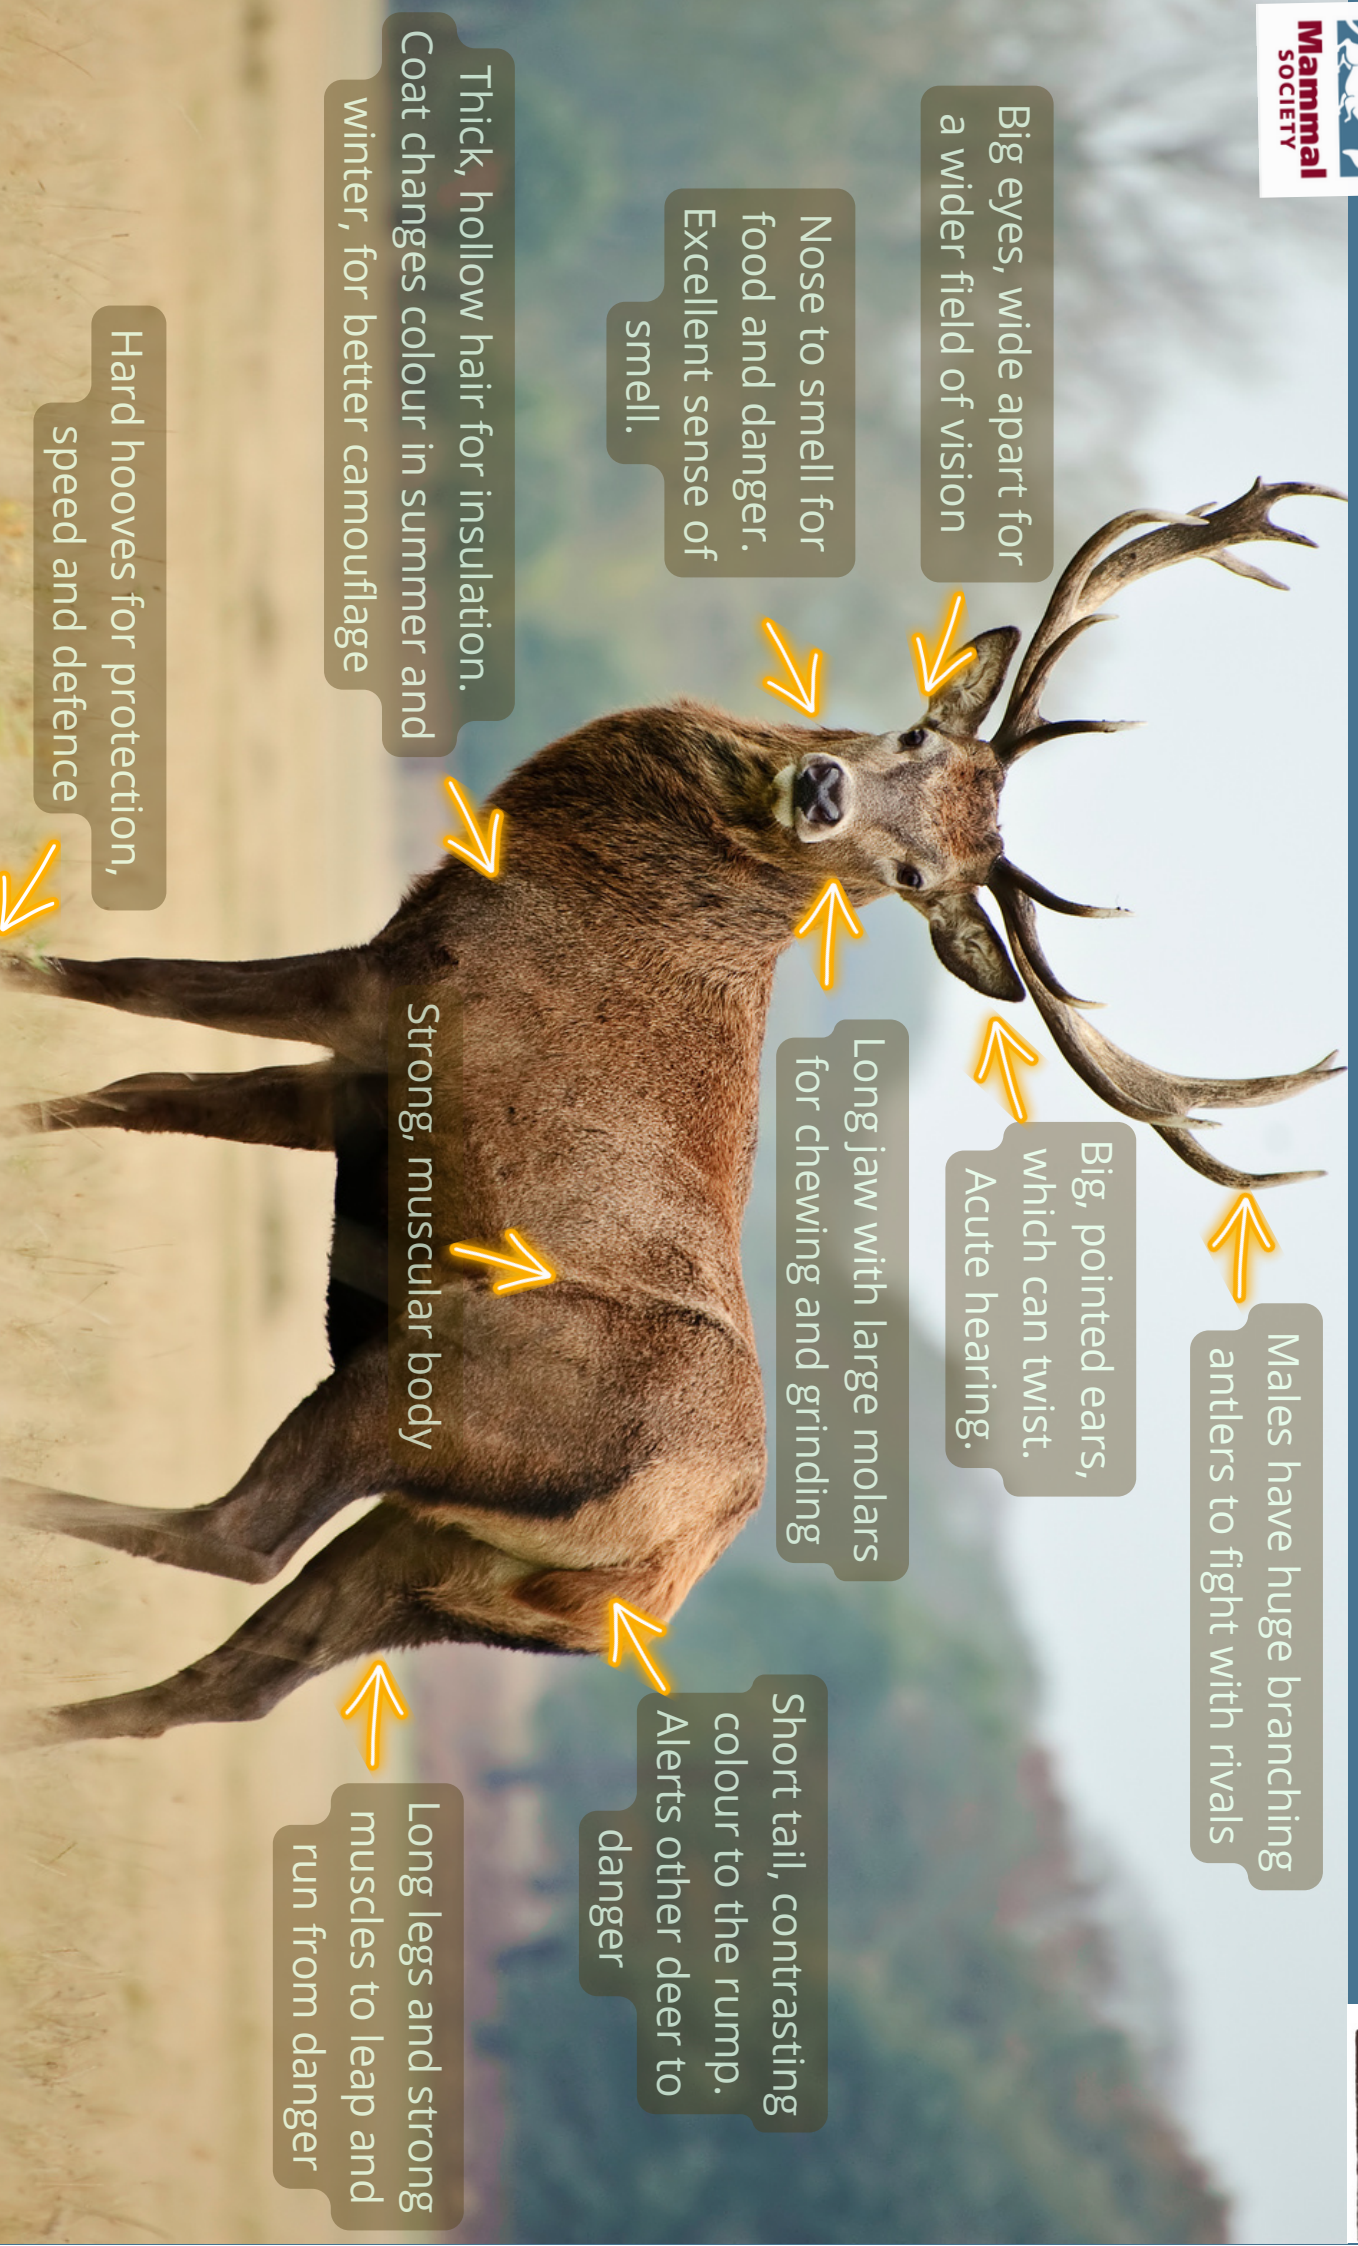

Red Deer

Big eyes, wide apart for a wider field of vision

Nose to smell for food and danger. Excellent sense of smell.

Thick, hollow hair for insulation. Coat changes colour in summer and winter, for better camouflage

Hard hooves for protection, speed and defence

Males have huge branching antlers to fight with rivals

Big, pointed ears, which can twist. Acute hearing.

Long jaw with large molars for chewing and grinding

Strong, muscular body

Short tail, contrasting colour to the rump. Alerts other deer to danger

Long legs and strong muscles to leap and run from danger