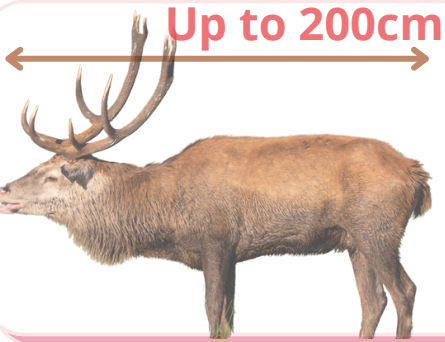

Red Deer

Up to 200cm

Up to 190kg

Long, pointed ears, eyes wide apart and a long snout.

(C) Susanna Ramsey

Deer feed mainly at dawn and dusk

Red deer can live for 20 years!

They normally have one calf a year.