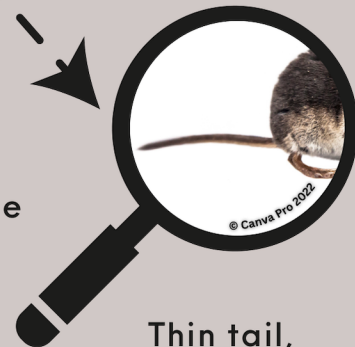

# COMMON SHREW IDENTIFICATION

The common shrew is native and found throughout mainland Britain. It is not found on Ireland, the Outer Hebrides, and Shetland.

Tiny eyes and small ears with a flatter less domed head than pygmy shrew.

Medium sized shrew, with a body length of 5 - 8 cm.

Long pointed snout.

Tri-coloured, with dark brown along the back, pale brown along side and whitish underneath.

If you find a common shrew jaw in an owl pellet it will look like this! The red tips are iron deposits in their enamel and can be easily identified.

Often found in hedgerows, scrub, grassland and deciduous woodland.

Very little hair on tail.

Thin tail, length is 50% of head and body length.

If you're located in Great Britain and think you've identified a Common Shrew then please record it! You can do this using the FREE Mammal Mapper app for ad-hoc sightings or owl pellet analysis, or at MammalWeb for trail camera footage and photographs.